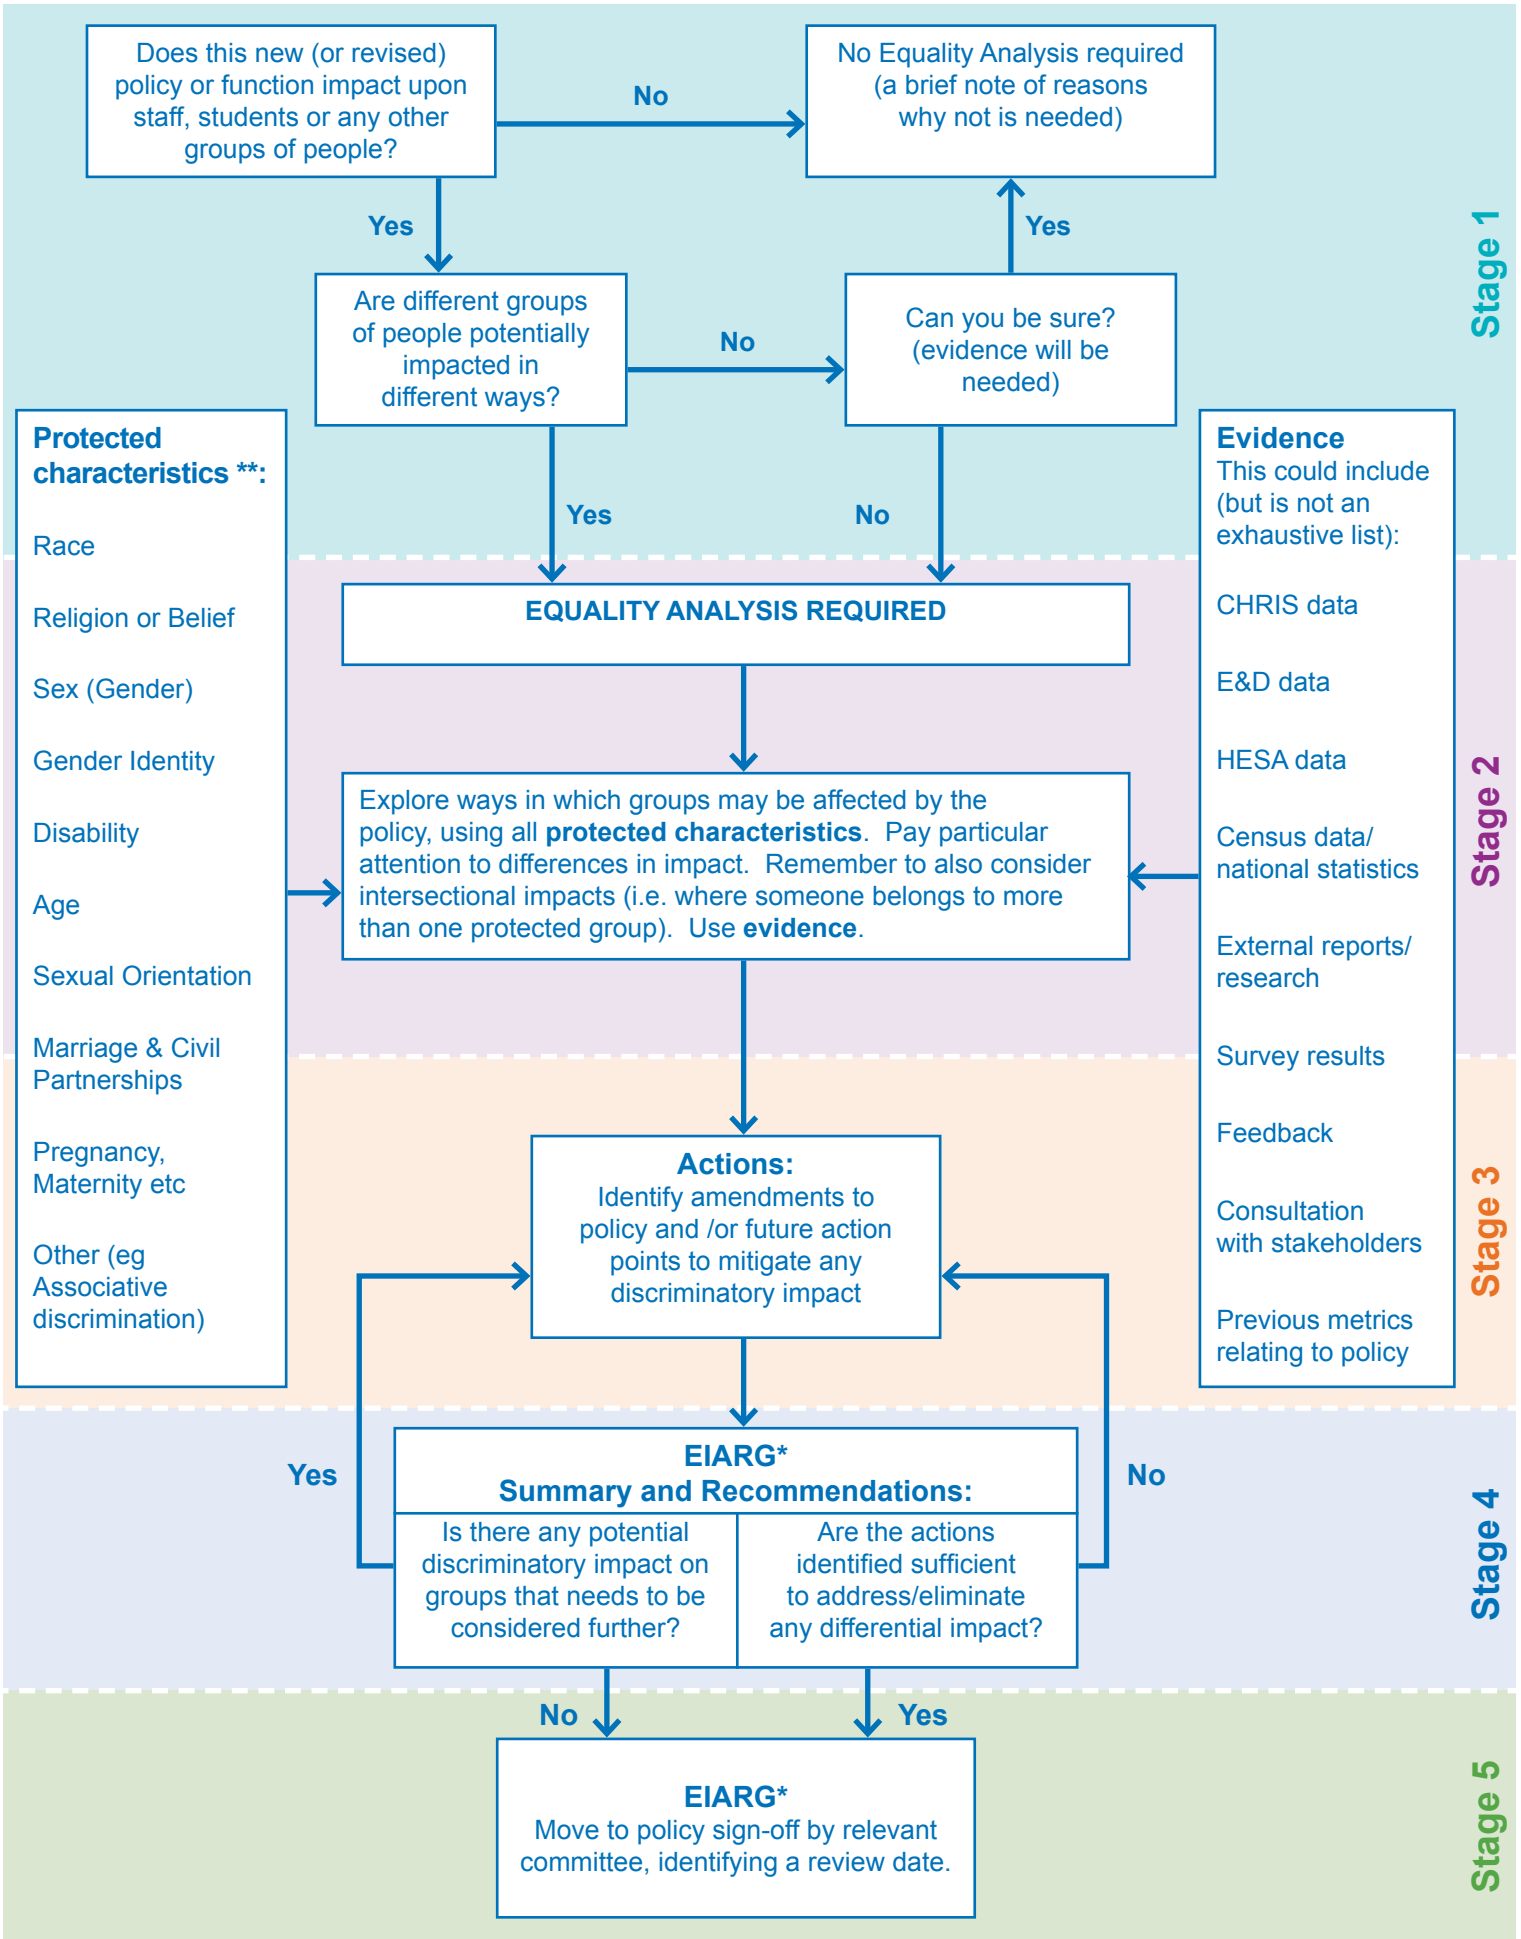

EQUALITY IMPACT ASSESSMENT FLOWCHART

<https://www.equality.admin.cam.ac.uk/equality-diversity-cambridge/equality-impact-assessment-eia>

* EIARG Equality Impact Analysis Review Group

** For more information see www.equality.admin.cam.ac.uk/training/equalities-law/public-equality-duties